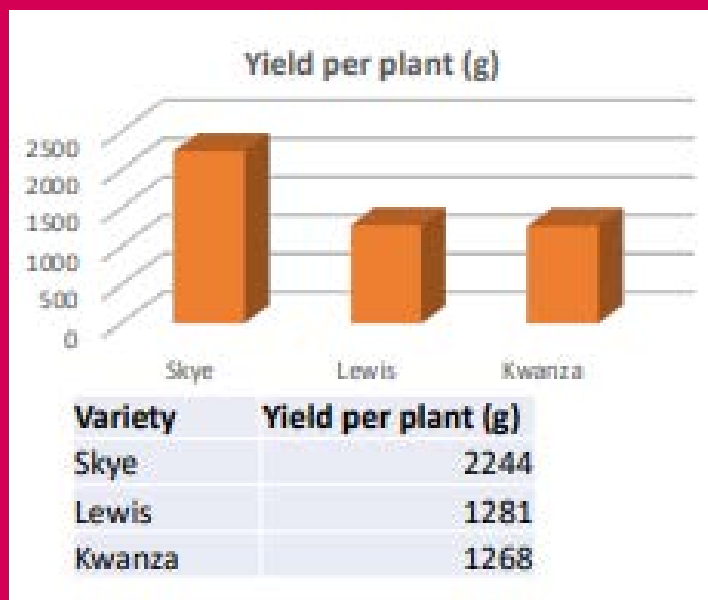

SKYE OVERVIEW