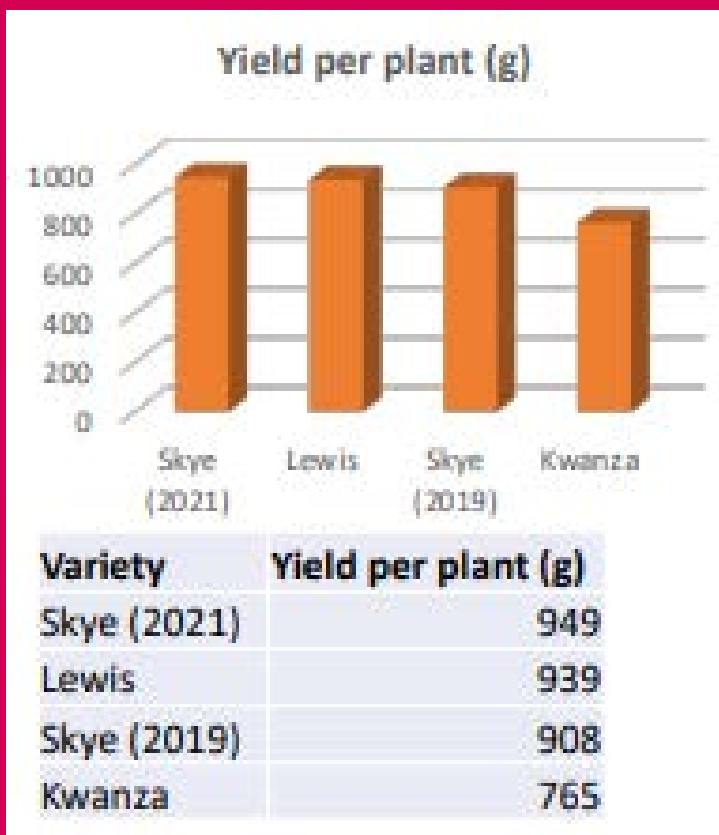

Table showing Brix levels of Skye raspberry compared to other primocane varieties

	Mean Brix
Skye	10.8
Lewis	10.4
Imara	9.8
Kweli	9.9
Kwanza	10.7

Offer

- Global Plant Genetics is the exclusive license holder in a range of international territories.
- See page 9 for details of international sub-licensees
- If you are located in other territories, please make contact directly with Global Plant Genetics with your enquiry

SKYE OVERVIEW

Summer Harvest Picking Profile

JHI Demo plot, 10L pots, planted 2019, covered 24th April, 2 canes/pot

Data Supplied by Dr. Nikki Jennings of James Hutton Ltd

SKYE OVERVIEW

Autumn Harvest Picking Profile

JHI Demo plot, 10L pots, planted 2019, covered 24th April, 2 canes/pot

Data Supplied by Dr. Nikki Jennings of James Hutton Ltd

SKYE REVIEW

"Skye produces a double crop with a balance of productivity and consistent fruit quality in both crops. Growers will appreciate the improved picking efficiency of Skye with the combination of productivity and large fruit size that can be picked easily and quickly from the plant. Skye has scored highly in blind tastings in public events."