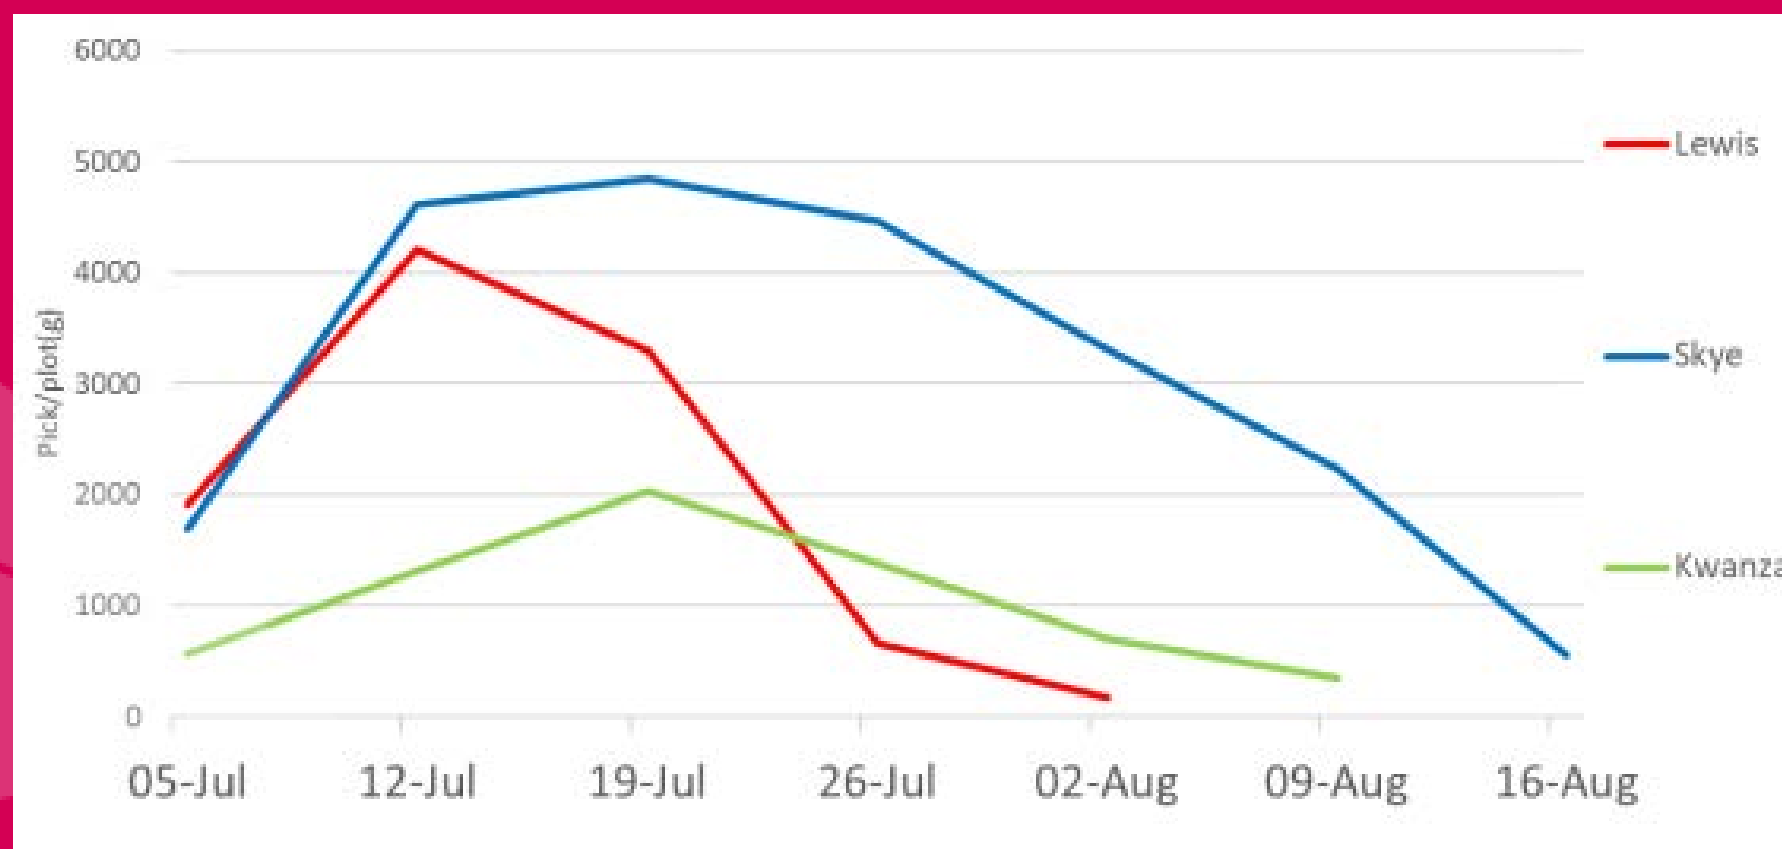

Summer Harvest Picking Profile

JHI Demo plot, 10L pots, planted 2019, covered 24th April, 2 canes/pot

Data Supplied by Dr. Nikki Jennings of James Hutton Ltd