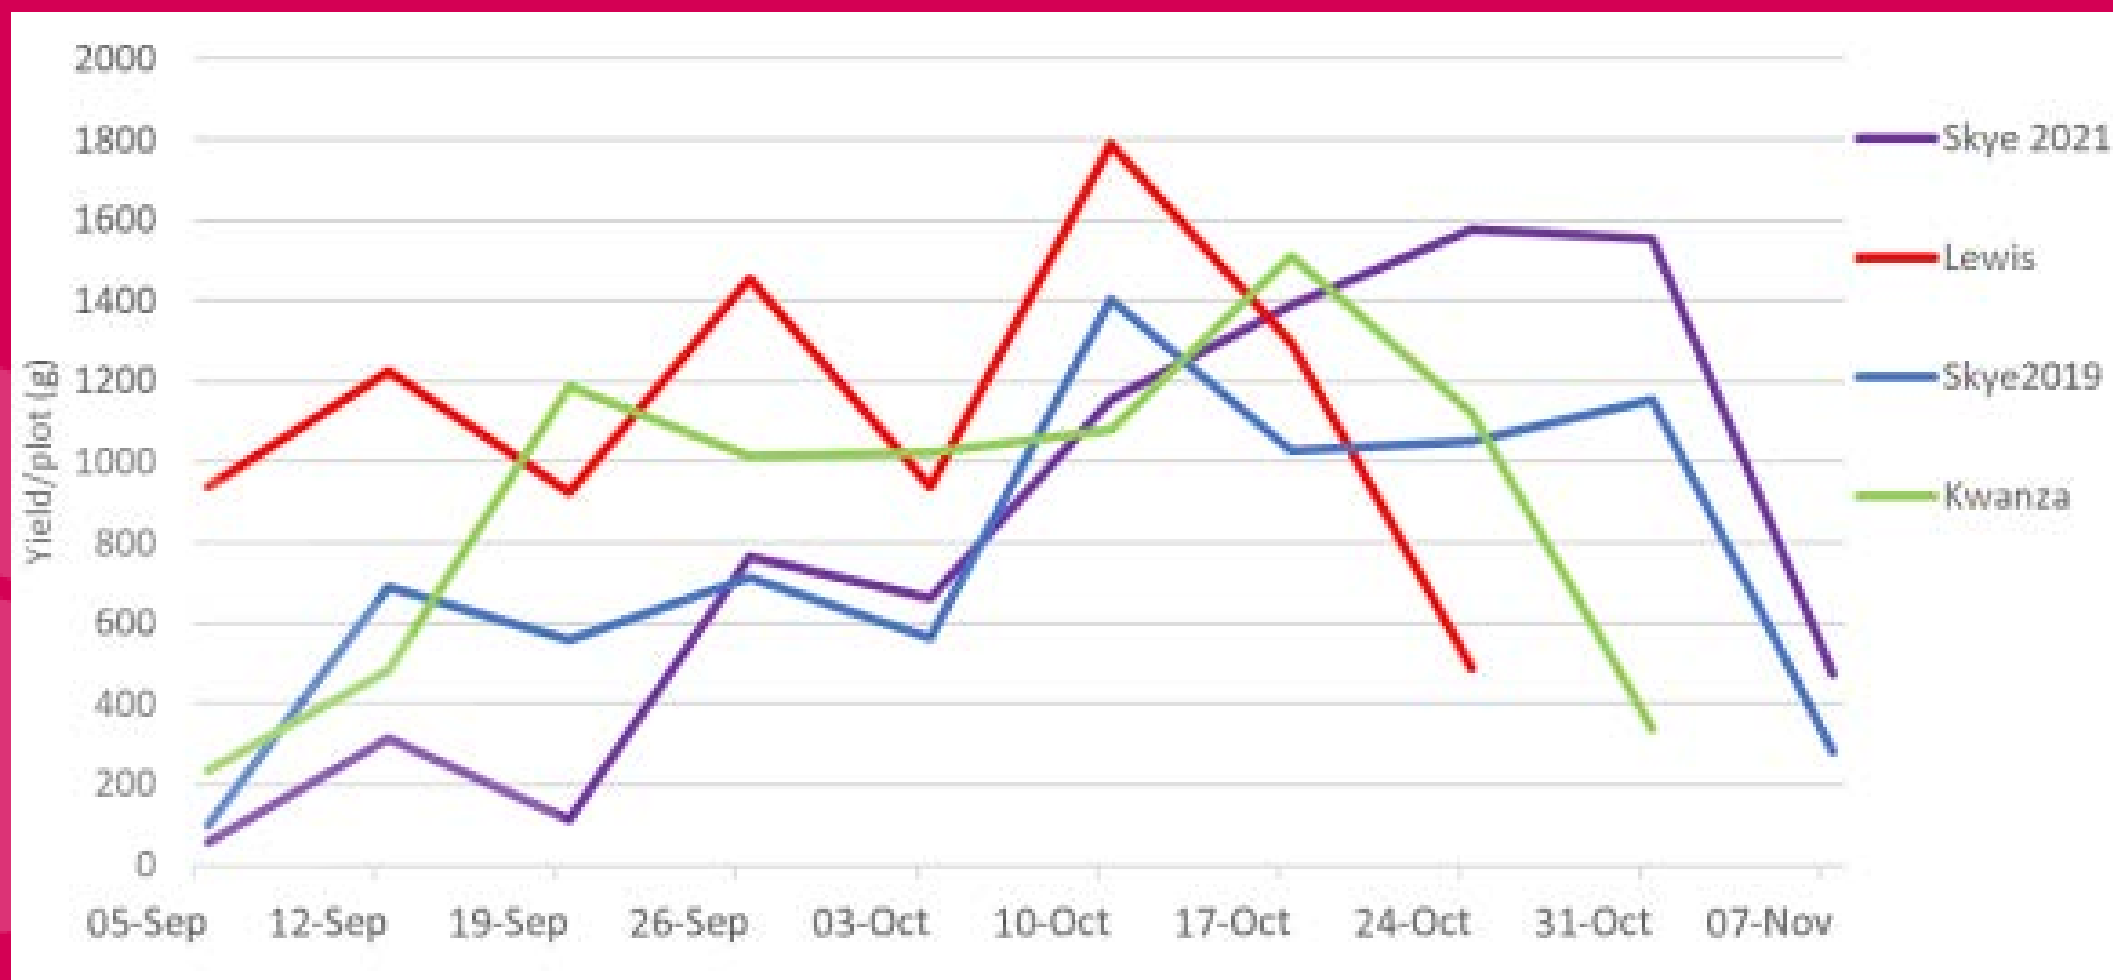

SKYE OVERVIEW

Summer Harvest Picking Profile

JHI Demo plot, 10L pots, planted 2019, covered 24th April, 2 canes/pot

Data Supplied by Dr. Nikki Jennings of James Hutton Ltd

SKYE OVERVIEW

Autumn Harvest Picking Profile

JHI Demo plot, 10L pots, planted 2019, covered 24th April, 2 canes/pot

Data Supplied by Dr. Nikki Jennings of James Hutton Ltd

SKYE REVIEW

"Skye produces a double crop with a balance of productivity and consistent fruit quality in both crops. Growers will appreciate the improved picking efficiency of Skye with the combination of productivity and large fruit size that can be picked easily and quickly from the plant. Skye has scored highly in blind tastings in public events."