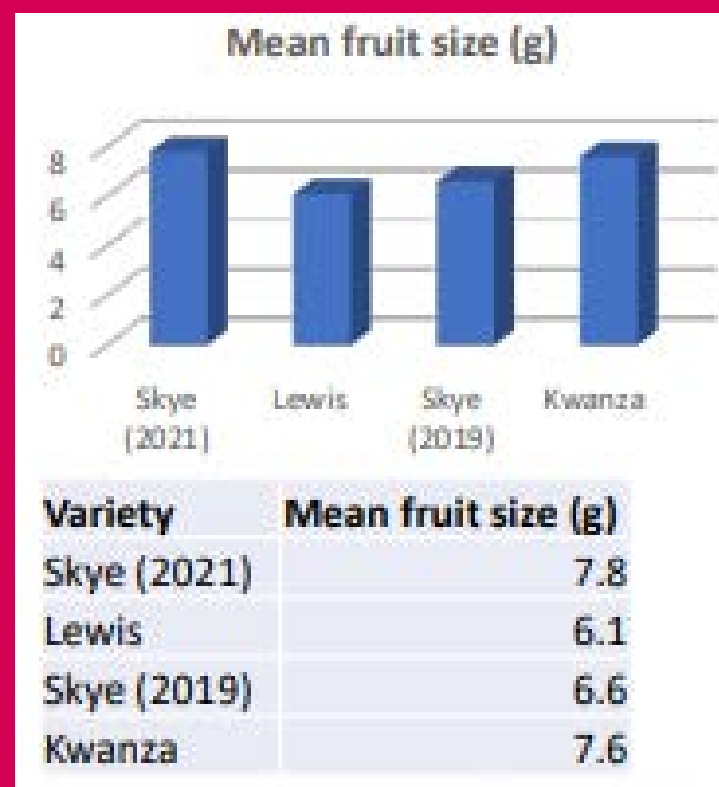

Table showing Brix levels of Skye raspberry compared to other primocane varieties

	Mean Brix
Skye	10.8
Lewis	10.4
Imara	9.8
Kweli	9.9
Kwanza	10.7

Offer

- Global Plant Genetics is the exclusive license holder in a range of international territories.
- See page 9 for details of international sub-licensees
- If you are located in other territories, please make contact directly with Global Plant Genetics with your enquiry

SKYE OVERVIEW

Summer Harvest Picking Profile

JHI Demo plot, 10L pots, planted 2019, covered 24th April, 2 canes/pot

Data Supplied by Dr. Nikki Jennings of James Hutton Ltd

SKYE OVERVIEW

Autumn Harvest Picking Profile

JHI Demo plot, 10L pots, planted 2019, covered 24th April, 2 canes/pot

Data Supplied by Dr. Nikki Jennings of James Hutton Ltd

SKYE REVIEW

"Skye produces a double crop with a balance of productivity and consistent fruit quality in both crops. Growers will appreciate the improved picking efficiency of Skye with the combination of productivity and large fruit size that can be picked easily and quickly from the plant. Skye has scored highly in blind tastings in public events."