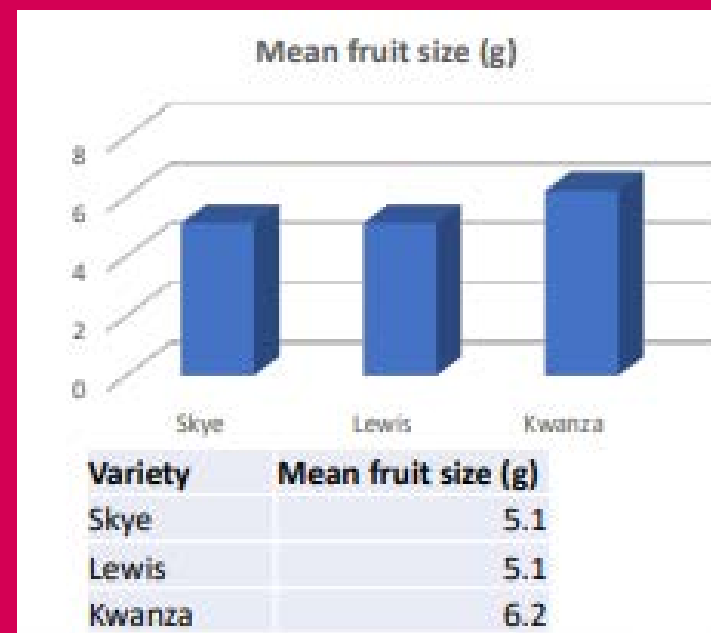

SKYE OVERVIEW