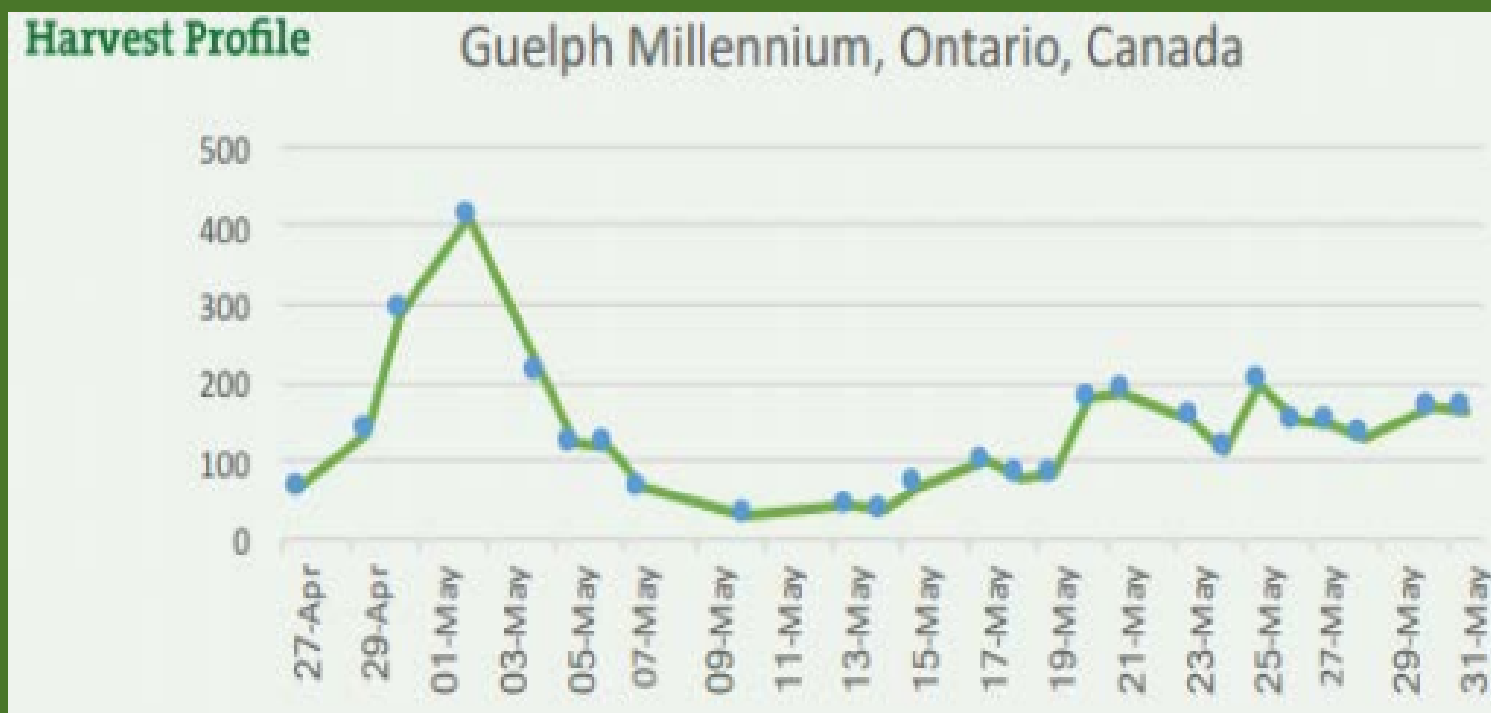

GUELPH MILLENNIUM OVERVIEW

Market

- ✓ Suitable for all main green asparagus market types
- ✓ Especially used for the fresh market due to its excellent all-round spear quality

Offer

- ✓ Exclusive certified F1 seeds
- ✓ Crowns are offered by a range of nurseries and should be ordered a year in advance"
- ✓ Technical advice to make the most of the hybrid