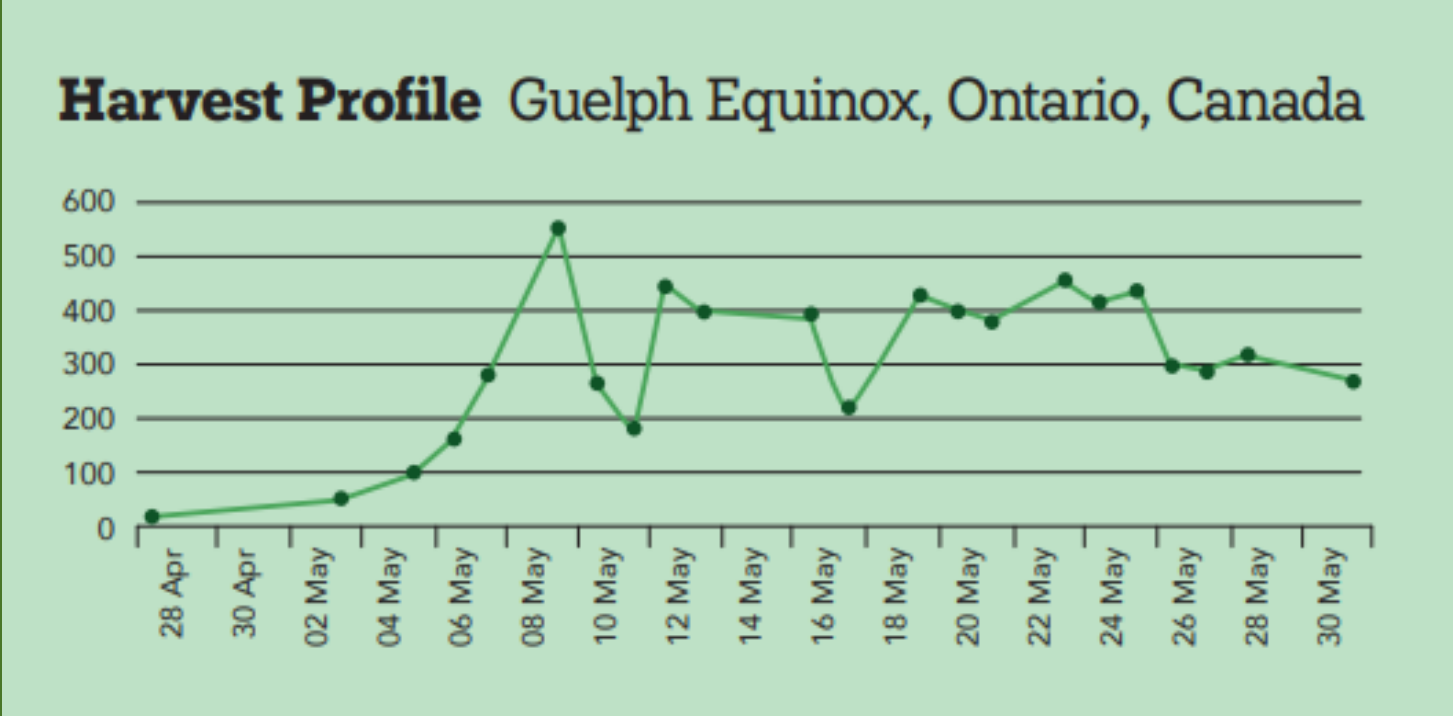

GUELPH EQUINOX OVERVIEW

Market

- ✔ Suitable for all main green asparagus market types
- ✔ Especially used for the fresh market due to its excellent all-round spear quality

Offer

- ✔ Exclusive certified F1 seeds
- ✔ Crowns and module plants on contract
- ✔ Technical advice to make the most of the hybrid