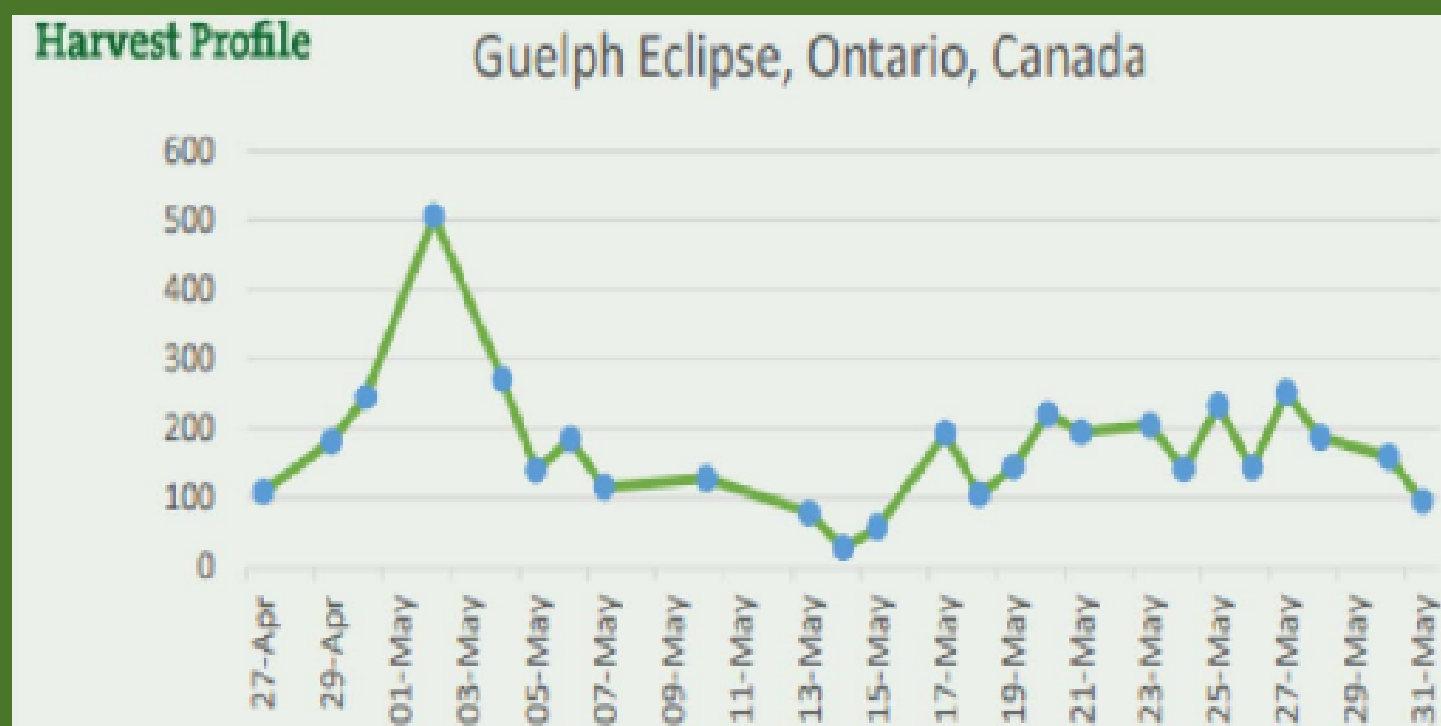

GUELPH ECLIPSE OVERVIEW

Market

- ✔ Suitable for all main green asparagus market types
- ✔ Especially used for the fresh market due to its excellent all-round spear quality

Offer

- ✔ Exclusive certified F1 seeds
- ✔ Crowns are offered by a range of nurseries and should be ordered a year in advance
- ✔ Technical advice to make the most of the hybrid